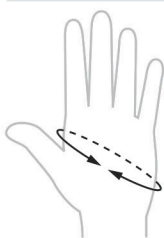

CL730 CUT FINGERS  
CL740 THREE FULL FINGERS  
**STICKY RACE GLOVES**

Sticky Race Gloves add grip and reduce fatigue by minimising the physical effort to hold rope – the perfect partner for endurance sailing.

- ✔ **Double-Tough**  
Double Aramid-stitched in high-wear areas and double-thick palms and fingers for protection and grip.
- ✔ **Great Flex-Fit**  
Hook-and-loop closures and mesh panels add flexibility and comfort.
- ✔ **Versatile**  
Low-cut wrist bands for freedom of movement and excellent ClearStart™ watch visibility and operation.
- ✔ **Available Sizes**  
XXS – XXL

SIZE	HAND SIZE* cm	HAND SIZE* in
<b>Gloves</b>		
XXS	20	7 7/8
XS	21	8 1/4
S	22	8 5/8
M	23	9
L	24	9 1/2
XL	25.5	10
XXL	26.5	10 3/8