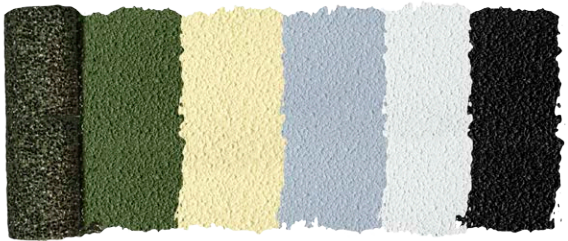

NOW IN BLACK

GET A GRIP TIDE™

WEATHER ANY STORM

SPORTSMAN
GREEN

MATEO
WHEAT

GULL
GRAY

SAIL
WHITE

NEW!

MIDNIGHT
BLACK

- Premium appearance, texture and performance
- 2K Technology – Strongest on the Market
- Durable, Slip-Resistant Finish
- Quick, One-Coat Application

GripTide is a two-component high quality urethane, grip-enhancing, textured coating that provides a durable, protective finish for boat floors, boat decks and other marine surfaces.

FEATURES

- 2K technology for durability and a quick cure
- Easy one-step spray or roller application
- Durable coating that maintains flexibility
- Adhesion to most surfaces
- Five popular marine colors
- Chemical resistant
- Fade resistant

SUITABLE SUBSTRATES

- Fiberglass & SMC
- Gelcoat
- Fully cured unfinished & unsealed concrete
- Dry wood / engineered wood
- Primed or painted surfaces

Part No.	Description	Size
M25610	Sail White	Gallon Kit
M25620	Gull Gray	Gallon Kit
M25630	Mateo Wheat	Gallon Kit
M25640	Sportsman Green	Gallon Kit
M25650	Midnight Black - NEW	Gallon Kit
M25674	Primer	Quart
M25686	Primer Activator	Half Pint
71140	Heavy Texture Roller	9"