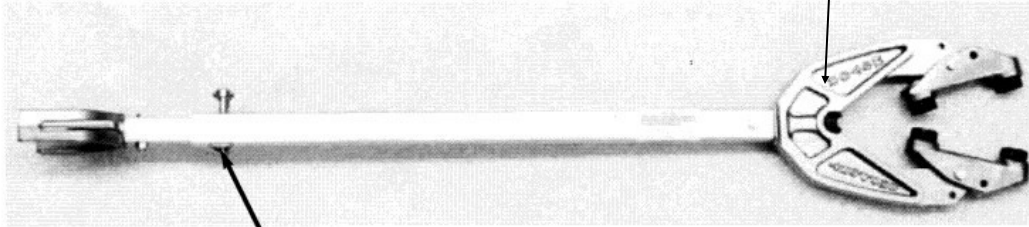

55-2100

MOTOR SUPPORT

REV. 12/15

AVAILABLE PARTS

55-2100

99-55810 Cast Yoke (without wings)

99-55817 Clevis Pin/w retainer

99-55821 Wing Plastic Bumper

99-55809 Over the Roller bracket

99-55808 Motor Support wings

99-55813 Bolt on Trailer bracket

99-55807 5" Bungee Cord

99-55811 21" Bungee Cord

MarineTech Products, Inc. is proud to offer these fine lines.

SOLUTIONS FOR MOTOR MOUNTING, REMOTE STEERING, TILT & TRIM, SHALLOW WATER ANCHORS, AND SECURITY SYSTEMS

THE ORIGINAL ENGINE-MOUNTED ELECTRIC TROLLING MOTORS—HIGH THRUST WITH WHISPER-QUIET EFFICIENCY

ROD HOLDERS, TROLLING MOTOR SUPPORTS, AND GPS/SONAR MOUNTS