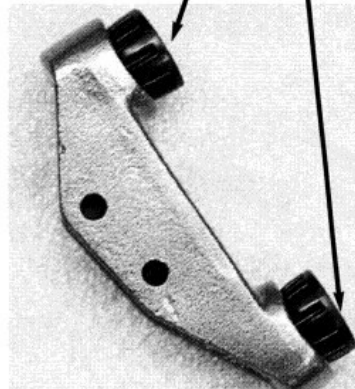

55-2100

MOTOR SUPPORT

REV. 12/15

AVAILABLE PARTS

55-2100

99-55810 Cast Yoke (without wings)

99-55817 Clevis Pin/w retainer

99-55821 Wing Plastic Bumper

99-55809 Over the Roller bracket

99-55808 Motor Support wings

99-55813 Bolt on Trailer bracket

99-55807 5" Bungee Cord

99-55811 21" Bungee Cord

MarineTech Products, Inc. is proud to offer these fine lines.

SOLUTIONS FOR MOTOR MOUNTING, REMOTE STEERING, TILT & TRIM, SHALLOW WATER ANCHORS, AND SECURITY SYSTEMS

THE ORIGINAL ENGINE-MOUNTED ELECTRIC TROLLING MOTORS—HIGH THRUST WITH WHISPER-QUIET EFFICIENCY

ROD HOLDERS, TROLLING MOTOR SUPPORTS, AND GPS/SONAR MOUNTS