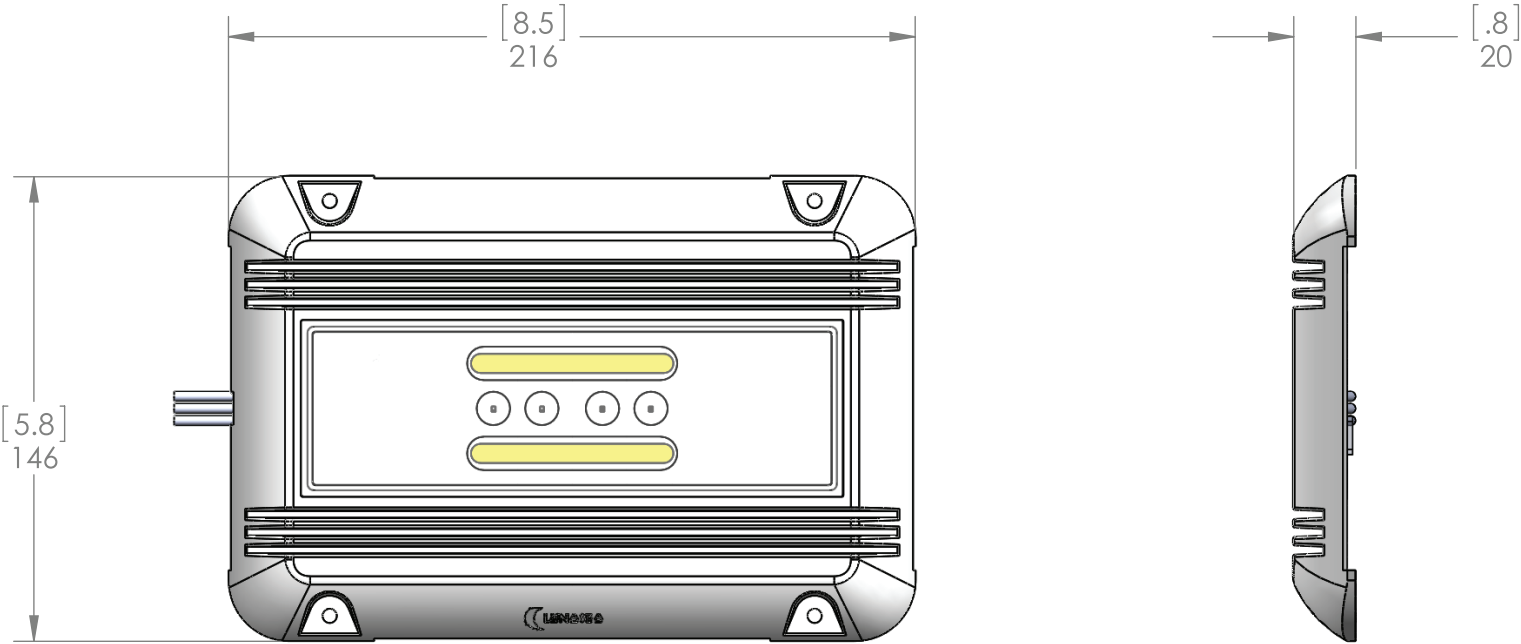

LED FLOOD

18.5W

3250 LUMEN

18.5 WATT 3,250 LUMEN LED FLOOD

LLB-51WO-91-00 (WHITE)

LLB-51WR-91-00 (WHITE / RED)

Compact indoor/outdoor light utilizing the newest high performance LED technology. Excellent for lighting up medium size areas. Low profile design has an IP67 Rating. Hard Anodized aluminum housing with Baked Urethane finish for extreme durability. Beam angle of 120 degree. Tempered Glass will not yellow like plastic lenses. Breather Valve.

IP Rating:	Outdoor IP67
Power:	18.5W
Voltage	10-40VDC (12VDC 1.5A)
Output:	3,250 Lumen >80CRI
Dimensions:	146 (5.8") W x 216 (8.5") H x 20 (0.8") D
Enclosure:	Aluminum / Baked White Urethane
Wiring:	Two Wire (White) / Three Wire (White/Red)
Wire Length:	~24 Inches
Mounting:	4 Screws, M3 or 1/8

LLB-51Wx-91-00

Typical Characteristics Graphs

Spectrum Distribution

CCT: 4000K (80 CRI)

Derating Curve

Beam Angle Characteristics

$T_s = 25\text{ }^{\circ}\text{C}$

Mechanical Dimensions

LLM-51Wx ENGINE ROOM LIGHT

DIMENSIONS: $\begin{matrix} [\text{IN}] \\ (\text{MM}) \end{matrix}$