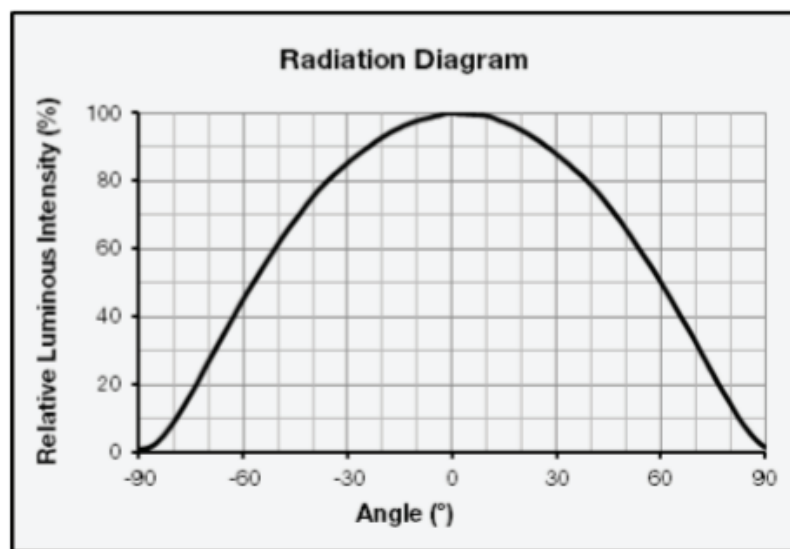

IP Rating:	Outdoor IP67
Power:	18.5W
Voltage	10-40VDC (12VDC 1.5A)
Output:	3,250 Lumen >80CRI
Dimensions:	146 (5.8") W x 216 (8.5") H x 20 (0.8") D
Enclosure:	Aluminum / Baked White Urethane
Wiring:	Two Wire (White) / Three Wire (White/Red)
Wire Length:	~24 Inches
Mounting:	4 Screws, M3 or 1/8

LLB-51Wx-91-00

Typical Characteristics Graphs

Spectrum Distribution

CCT: 4000K (80 CRI)

Derating Curve

Beam Angle Characteristics

$T_s = 25\text{ }^{\circ}\text{C}$

Mechanical Dimensions