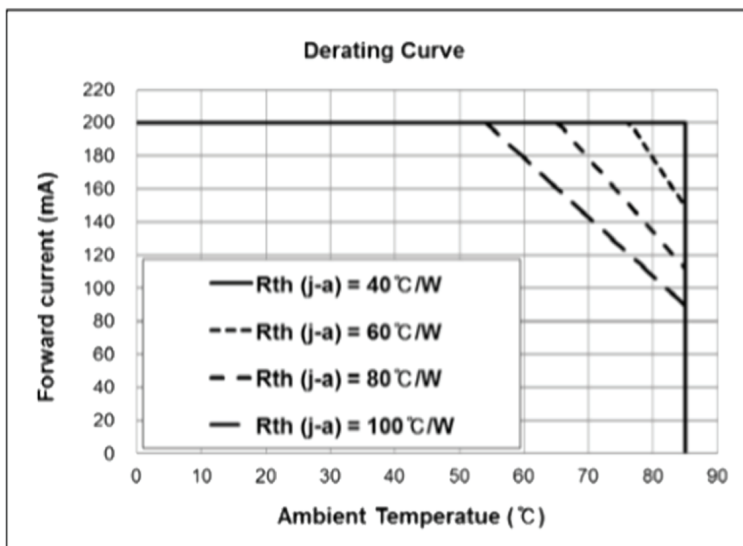

IP Rating:	Outdoor IP67
Power:	18.5W
Voltage	10-40VDC (12VDC 1.5A)
Output:	3,250 Lumen >80CRI
Dimensions:	146 (5.8") W x 216 (8.5") H x 20 (0.8") D
Enclosure:	Aluminum / Baked White Urethane
Wiring:	Two Wire (White) / Three Wire (White/Red)
Wire Length:	~24 Inches
Mounting:	4 Screws, M3 or 1/8

LLB-51Wx-91-00

Typical Characteristics Graphs

Spectrum Distribution

CCT: 4000K (80 CRI)

Derating Curve

Beam Angle Characteristics

$T_s = 25\text{ }^{\circ}\text{C}$

Mechanical Dimensions