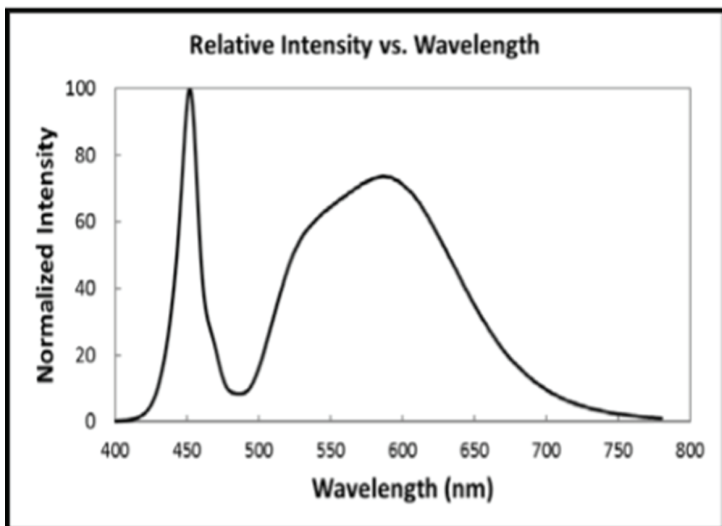

LED FLOOD

18.5W

3250 LUMEN

18.5 WATT 3,250 LUMEN LED FLOOD

LLB-51WO-91-00 (WHITE)

LLB-51WR-91-00 (WHITE / RED)

Compact indoor/outdoor light utilizing the newest high performance LED technology. Excellent for lighting up medium size areas. Low profile design has an IP67 Rating. Hard Anodized aluminum housing with Baked Urethane finish for extreme durability. Beam angle of 120 degree. Tempered Glass will not yellow like plastic lenses. Breather Valve.

IP Rating:	Outdoor IP67
Power:	18.5W
Voltage	10-40VDC (12VDC 1.5A)
Output:	3,250 Lumen >80CRI
Dimensions:	146 (5.8") W x 216 (8.5") H x 20 (0.8") D
Enclosure:	Aluminum / Baked White Urethane
Wiring:	Two Wire (White) / Three Wire (White/Red)
Wire Length:	~24 Inches
Mounting:	4 Screws, M3 or 1/8

LLB-51Wx-91-00

Typical Characteristics Graphs

Spectrum Distribution

CCT: 4000K (80 CRI)

Derating Curve

Beam Angle Characteristics

$T_s = 25\text{ }^{\circ}\text{C}$

Mechanical Dimensions