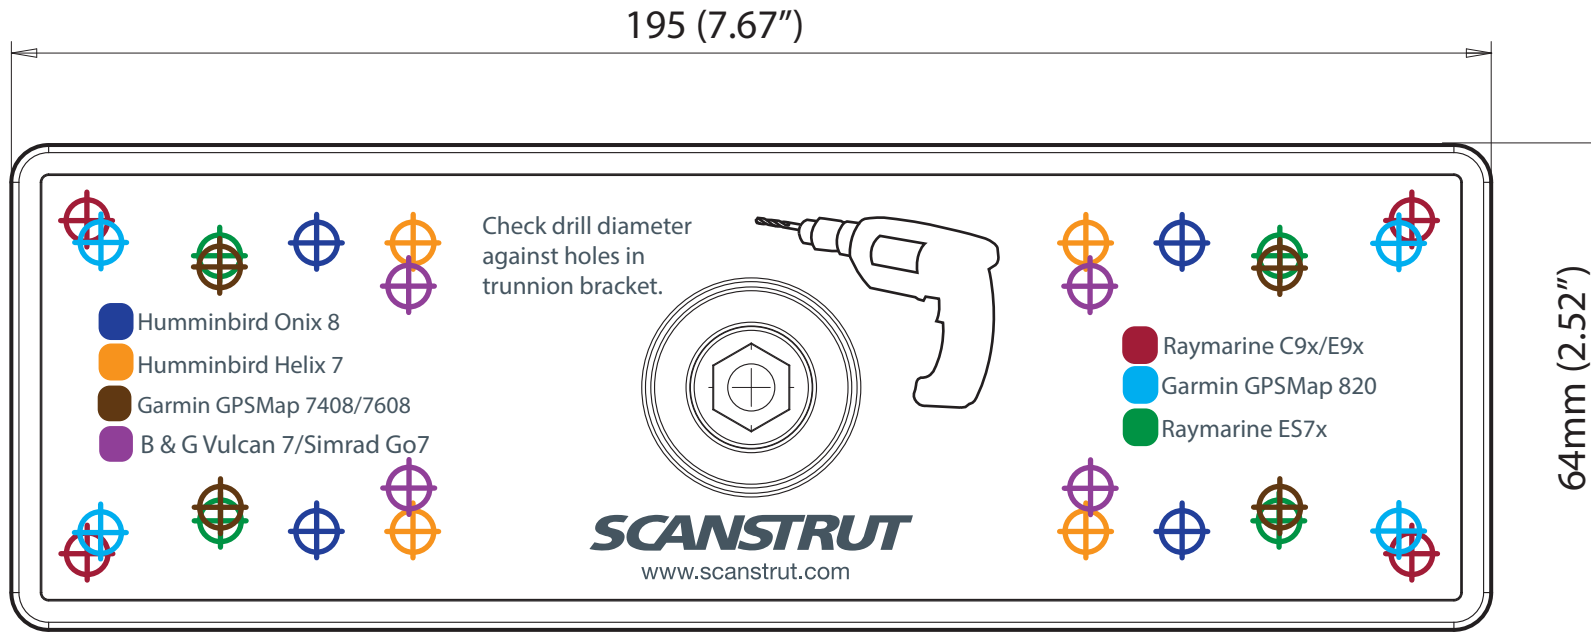

ROKK Universal Top Plate **RL-513**

For help & information
email: technical@scanstrut.com
tel: +44 (0) 1803 863800

Match drill diameter to holes in bracket and drill appropriately.

SCANSTRUT
designed for life at sea