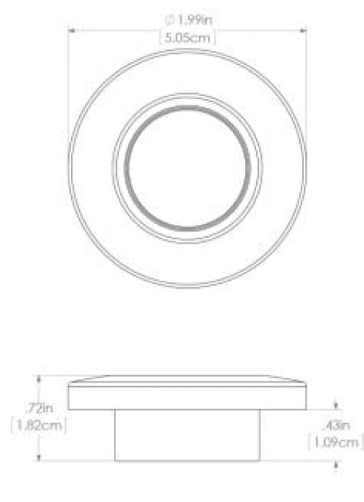

### Orbit

SKU: 112529

Color Output: Warm White Dimming

Finish: White

Class-leading output, weatherproof construction, and the simplest installation in the industry - Lumitec's Orbit Flush Mount Down Lights stand apart from the crowd. With a shallow-depth profile (less than 1/2" mounting depth) and a secure composite mounting system the lights are ideal for salons and staterooms, as well as helm stations, flybridges and hard tops. Fully sealed and IP67 compliant. Intelligent circuitry enables advanced features like dimming and multi-color control without external control modules, specialized switches, or additional wire runs. Choose white or brushed.

Operating Temp (°F): -31 to + 131 F

IP67 Compliant

Certified Ignition Protected

Dimensions: 1.99in (5.05cm) (W) x 1.99in (5.05cm) (H) x 0.72in (1.82cm) (D)

[www.lumiteclighting.com](http://www.lumiteclighting.com) | Phone: (561) 272-9840 | [info@lumiteclighting.com](mailto:info@lumiteclighting.com)