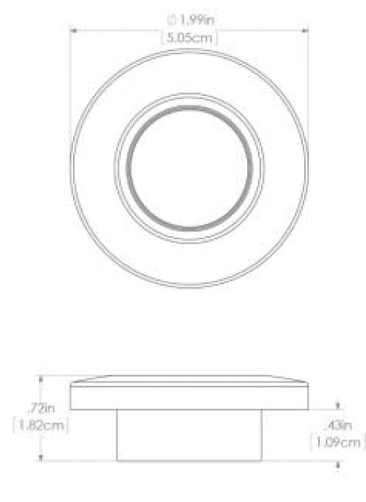

extreme environment lighting

Orbit

SKU: 112509

Color Output: Warm White Dimming

Finish: Brushed

Class-leading output, weatherproof construction, and the simplest installation in the industry - Lumitec's Orbit Flush Mount Down Lights stand apart from the crowd. With a shallow-depth profile (less than 1/2" mounting depth) and a secure composite mounting system the lights are ideal for salons and staterooms, as well as helm stations, flybridges and hard tops. Fully sealed and IP67 compliant. Intelligent circuitry enables advanced features like dimming and multi-color control without external control modules, specialized switches, or additional wire runs. Choose white or brushed.

Operating Temp (°F): -31 to + 131 F

IP67 Compliant

Certified Ignition Protected

Dimensions: 1.99in (5.05cm) (W) x 1.99in (5.05cm) (H) x 0.72in (1.82cm) (D)

www.lumiteclighting.com | Phone: (561) 272-9840 | info@lumiteclighting.com