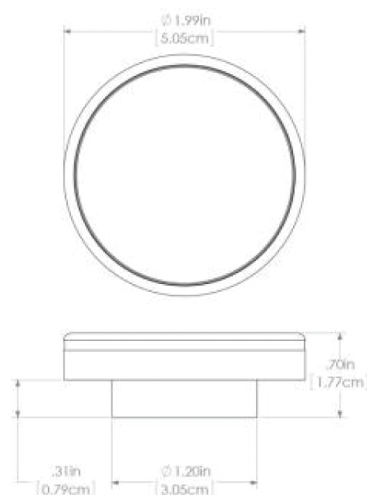

### Halo

SKU: 112808

Color Output: White Dimming, Red Non Dimming, Blue Non Dimming

Finish: Brushed

Class-leading output, weatherproof construction, and the simplest installation in the industry - Lumitec's Halo Flush Mount Down Lights stand apart from the crowd. With a shallow-depth profile (less than 1/2" mounting depth) and a secure composite mounting system the lights are ideal for salons and staterooms, as well as helm stations, flybridges and hard tops. Fully sealed and IP67 compliant. Intelligent circuitry enables advanced features like dimming and multi-color control without external control modules, specialized switches, or additional wire runs. Choose white or brushed.

Dimensions: 1.99in (5.05cm) (W) x 1.99in (5.05cm) (H) x 0.70in (1.77cm) (D)

[www.lumiteclighting.com](http://www.lumiteclighting.com) | Phone: (561) 272-9840 | [info@lumiteclighting.com](mailto:info@lumiteclighting.com)