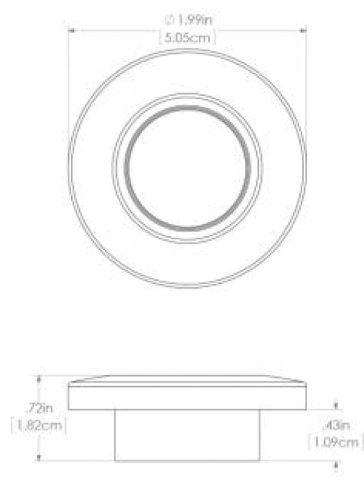

extreme environment lighting

Orbit

SKU: 112501

Color Output: White Dimming, Blue Dimming

Finish: Brushed

Class-leading output, weatherproof construction, and the simplest installation in the industry - Lumitec's Orbit Flush Mount Down Lights stand apart from the crowd. With a shallow-depth profile (less than 1/2" mounting depth) and a secure composite mounting system the lights are ideal for salons and staterooms, as well as helm stations, flybridges and hard tops. Fully sealed and IP67 compliant. Intelligent circuitry enables advanced features like dimming and multi-color control without external control modules, specialized switches, or additional wire runs. Choose white or brushed.

Operating Temp (°F): -31 to + 131 F

IP67 Compliant

Certified Ignition Protected

Dimensions: 1.99in (5.05cm) (W) x 1.99in (5.05cm) (H) x 0.72in (1.82cm) (D)

www.lumiteclighting.com | Phone: (561) 272-9840 | info@lumiteclighting.com