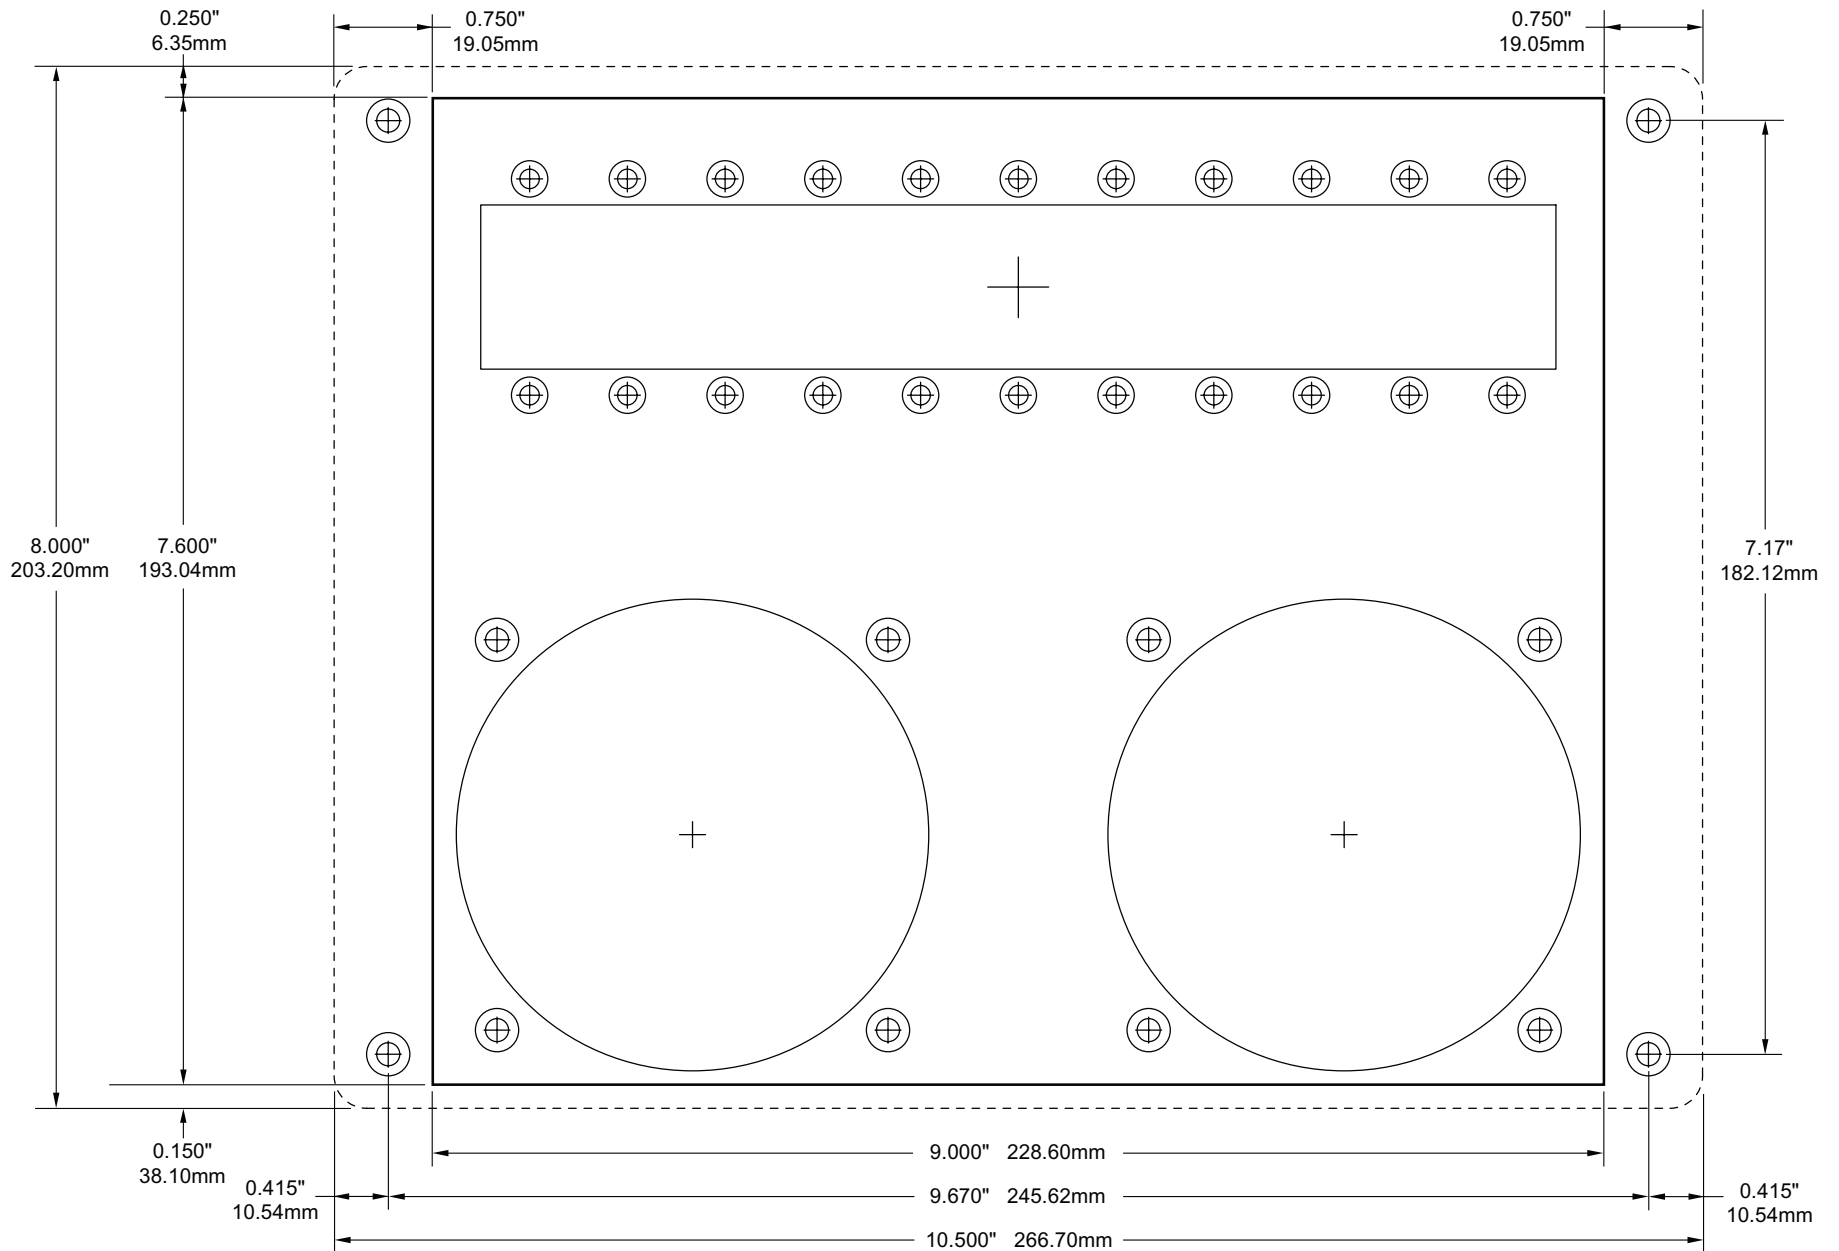

THIS TEMPLATE HAS BEEN PROVIDED TO HELP YOU INSTALL YOUR NEW BLUE SEA SYSTEMS POWER DISTRIBUTION PANEL.

BLUE SEA SYSTEMS
 425 Sequoia Drive Bellingham, WA 98226
 Phone (360)738-8230 Fax (360)734-4195

PANEL CUTOUT DIMENSIONS FOR PN 8689 PANEL

DATE 2-07-06	SCALE NOT TO SCALE	DOCUMENT NO. 6496	REVISION A	SHEET 1 OF 1
-----------------	-----------------------	----------------------	---------------	-----------------

DIMENSIONS ARE SHOWN IN INCHES AND [MILLIMETERS]

DIMENSIONS ARE SHOWN IN INCHES AND [MILLIMETERS]

THIS TEMPLATE HAS BEEN PROVIDED TO HELP YOU INSTALL YOUR NEW BLUE SEA SYSTEMS POWER DISTRIBUTION PANEL.

BLUE SEA SYSTEMS
 425 Sequoia Drive Bellingham, WA 98226
 Phone (360)738-8230 Fax (360)734-4195

PANEL CUTOUT DIMENSIONS FOR PN 8693 PANEL

DATE 2-07-06	SCALE NOT TO SCALE	DOCUMENT NO. 6496	REVISION A	SHEET 1 OF 1
-----------------	-----------------------	----------------------	---------------	-----------------